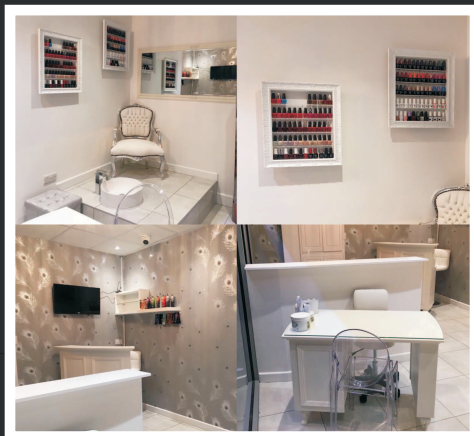

O·P·I

Ergoline